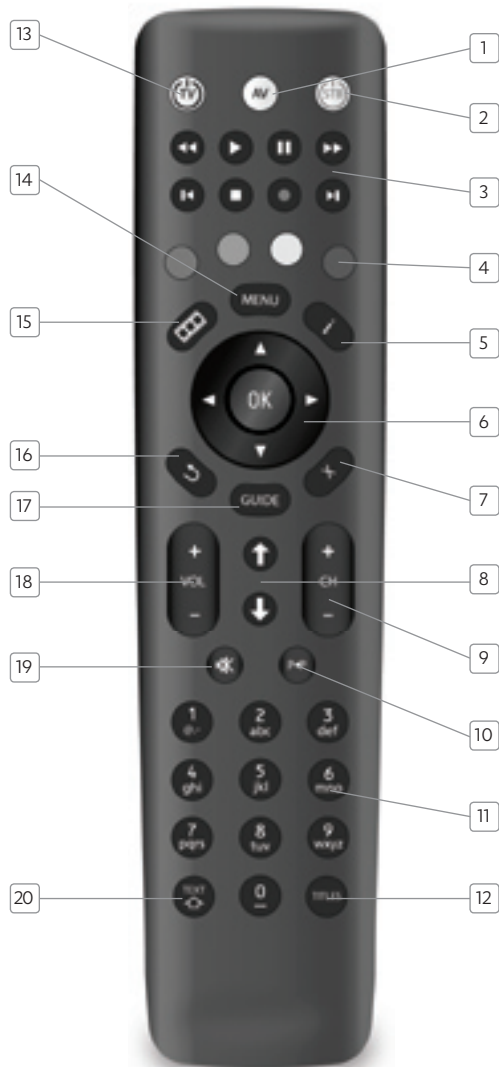

REMOTE CONTROL LAYOUT

- 1 TV AV Source Select button
- 2 STB Standby button
- 3 STB PVR Transport buttons
- 4 Colour Navigation buttons
- 5 Information button
- 6 Navigation and OK buttons
- 7 Exit button
- 8 Page Up and Page Down buttons
- 9 Channel Up and Channel Down buttons
- 10 Previous Channel Select button
- 11 Channel Select buttons and text entry
- 12 Subtitles button
- 13 TV Standby button
- 14 STB Menu button
- 15 PVR button
- 16 Back button
- 17 Electronic Program Guide button
- 18 Volume Up and Down buttons
- 19 Mute button
- 20 Teletext button (press and release) and TV SHIFT function (press and hold)